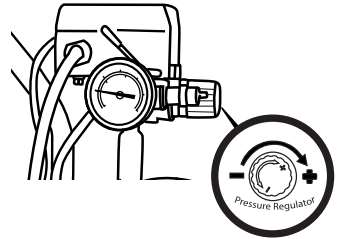

4

1/4" Industrial/ Universal Quick Connect

Push to Connect

Drain Valve Operation

5

6

7

8