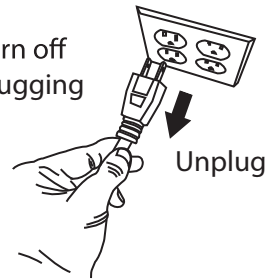

*Note: Always turn off unit before unplugging